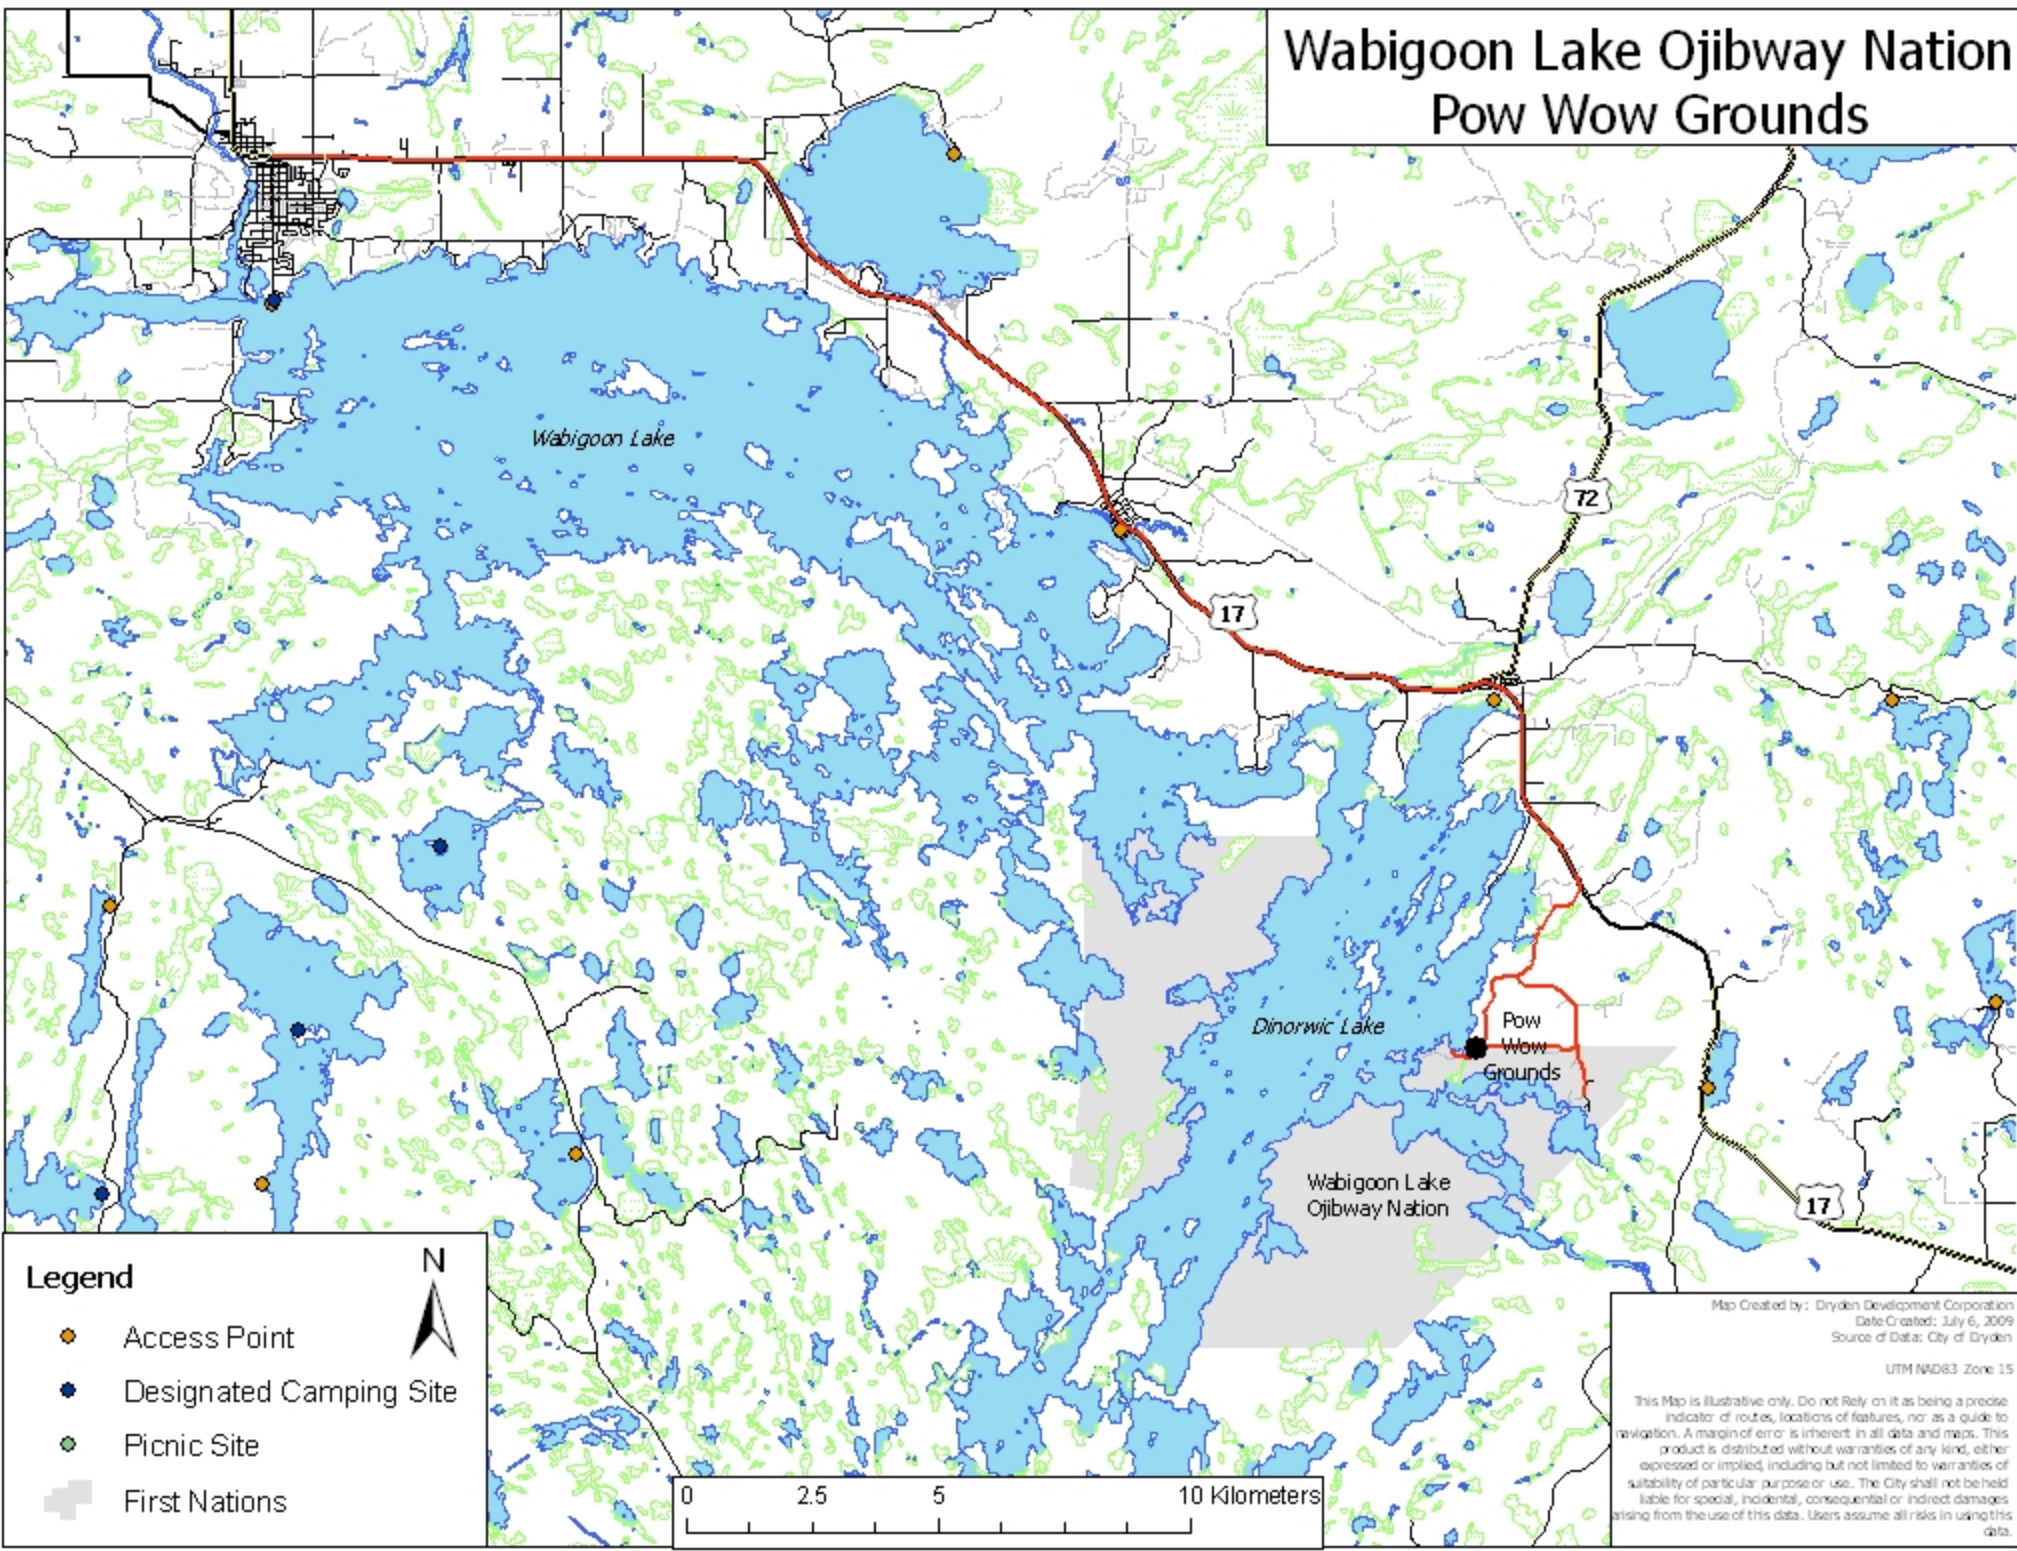

Wabigoon Lake Ojibway Nation Pow Wow Grounds

Legend

- Access Point
- Designated Camping Site
- Picnic Site
- First Nations

0 2.5 5 10 Kilometers

Map Created by: Dryden Development Corporation
Date Created: July 6, 2009
Source of Data: City of Dryden
UTM NAD83 Zone 15
This Map is illustrative only. Do not rely on it as being a precise indicator of routes, locations of features, nor as a guide to navigation. A margin of error is inherent in all data and maps. This product is distributed without warranties of any kind, either expressed or implied, including but not limited to warranties of suitability of particular purpose or use. The City shall not be held liable for special, incidental, consequential or indirect damages arising from the use of this data. Users assume all risks in using this data.